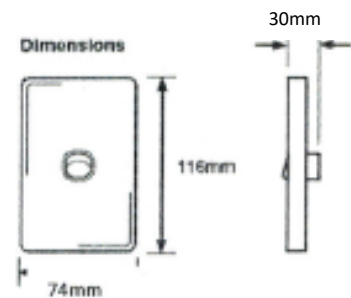

BOX QUANTITY 10 **OUTER QUANTITY** 100

FEATURES

- Available in 1,2,3,4,5 and 6 gang combinations
- Horizontal and vertical mount
- Flush type single pole, single way switches.
- 84mm mounting centers

- Terminals suit 4 x 1.5mm² cable
- No special brackets required for mounting
- Metal cover finishes: MS-Matt Silver, SP-Silver Plastic

WARRANTY

- 5 Years

APPLICATIONS

- This Product is recommended for residential and commercial environments

Specifications
Operational Voltage:250V a.c. 50Hz
Dimensions:116 x 74mm
AS/NZS 3133
Approval No SGS/142031-EA
Standard Colours: White

Electrical Components

4-8 Ferndell St SOUTH GRANVILLE NSW 2142

PO Box 3107 WETHERILL PARK NSW 2164

Ph: (02) 9632-5000

Fx: (02) 9632-5011

ABN: 18 165 515 257

Standard Size – Horizontal Mounting				
Product Code	Length	Width	Depth	Mounting Centre's
All Products	74mm	116mm	30mm	84mm apart
SW1	One Gang Flush Type single pole, Single way switches 1SW 16A 250V AC;			
SW2	Two Gang Flush Type single pole, Single way switches 2SW 16A 250V AC;			
SW3	Three Gang Flush Type single pole, Single way switches 3SW 16A 250V AC;			
SW4	Four Gang Flush Type single pole, Single way switches 4SW 16A 250V AC;			
SW5	Five Gang Flush Type single pole, Single way switches 5SW 16A 250V AC;			
SW6	Six Gang Flush Type single pole, Single way switches 6SW 16A 250V AC;			

Standard Size – Vertical Mounting				
Product Code	Length	Width	Depth	Mounting Centre's
All Products	116mm	74mm	30mm	84mm apart
SW1V	One Gang Flush Type single pole, Single way switches 1SW 16A 250V AC;			
SW2V	Two Gang Flush Type single pole, Single way switches 2SW 16A 250V AC;			
SW3V	Three Gang Flush Type single pole, Single way switches 3SW 16A 250V AC;			
SW4V	Four Gang Flush Type single pole, Single way switches 4SW 16A 250V AC;			
SW5V	Five Gang Flush Type single pole, Single way switches 5SW 16A 250V AC;			
SW6V	Six Gang Flush Type single pole, Single way switches 6SW 16A 250V AC;			