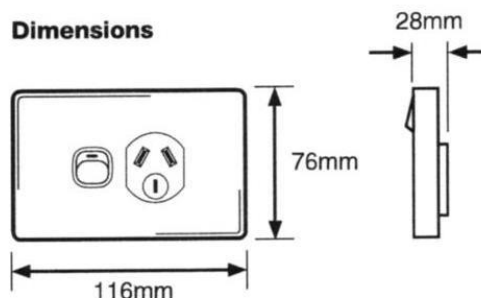

## PRODUCT DATA AND APPLICATION SHEET

**PRODUCT NAME** **Classic Double Power Point (White/Black)  
(Horizontal/Vertical)**

**PRODUCT CODE** GPO2, GPO2X, GPO2V, WGPO2D, GPO2XV, GPO2/15  
GPO2/BLK, GPO2/BLK

**DESCRIPTION** Tesla Classic Double GPO range in White or Black

**BOX QUANTITY** 10 **OUTER QUANTITY** 100

**FEATURES**

- Available in single and twin variants
- Extra switch variants
- Double pole variants
- Horizontal mount
- 84mm mounting centers
- Terminals suit 4 x 2.5mm<sup>2</sup> cable
- No special brackets required for mounting
- Metal cover finishes: MS – Matt Silver, SP – Silver Plastic, MG – Gold

**Dimensions**

**Specifications**

Operational Voltage: 250V a.c. 50Hz
Dimensions: 116mm x 76mm
AS/NZS 3112:2004 + A1
Approval No: SGS/142030-EA

**APPLICATIONS**

- This product is recommended for residential and commercial environments

Standard Size Classic Double Power Point – Horizontal Mounting				
Product Code	Length	Width	Depth	Mounting Centres
All Products	116mm	76mm	28mm	84mm
GPO2	Twin Switch Socket Outlet, 250V/10A			
GPO2V	Vertical Twin Switched Socket Outlet, 250V/10A			
GPO2X	Twin Switched Socket Outlet, 250V/10A, With removable extra Switch			
WGPO2D	Twin Switched Socket Outlet, 250V/10A, Double Pole			
GPO2XV	Vertical Twin Switched Socket Outlet, 250V/10A, With removable extra Switch			
GPO2/15	Twin Switched Socket Outlet, 250V/15A			
GPO2/BLK	Twin Switch Socket Outlet, 250V/10A - BLACK			
GPO2X/BLK	Twin Switched Socket Outlet, 250V/10A, With removable extra Switch - BLACK			