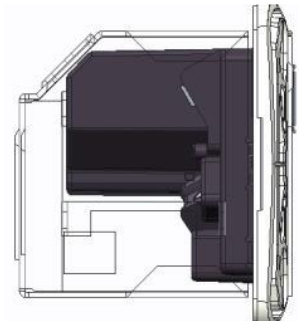

PRODUCT DATA AND APPLICATION SHEET

PRODUCT NAME **Classic GPO'S AND USB OUTLET**

PRODUCT CODE **GPO2/USB**
 GPO2/USB/BLK

DESCRIPTION Tesla Classic Double GPO with USB

BOX QUANTITY 10 **OUTER QUANTITY** 100

FEATURES

- White and Black
- 2.1 Amp Charging (3.1A Max) 5V Indoor Use Only
- Normal input Voltage 230-240V a.c.
- Normal input Frequency 50Hz
- Operating Temperature 5° to 40°C
- Plate Size 77H x 121W x 10D mm (33mm full depth)